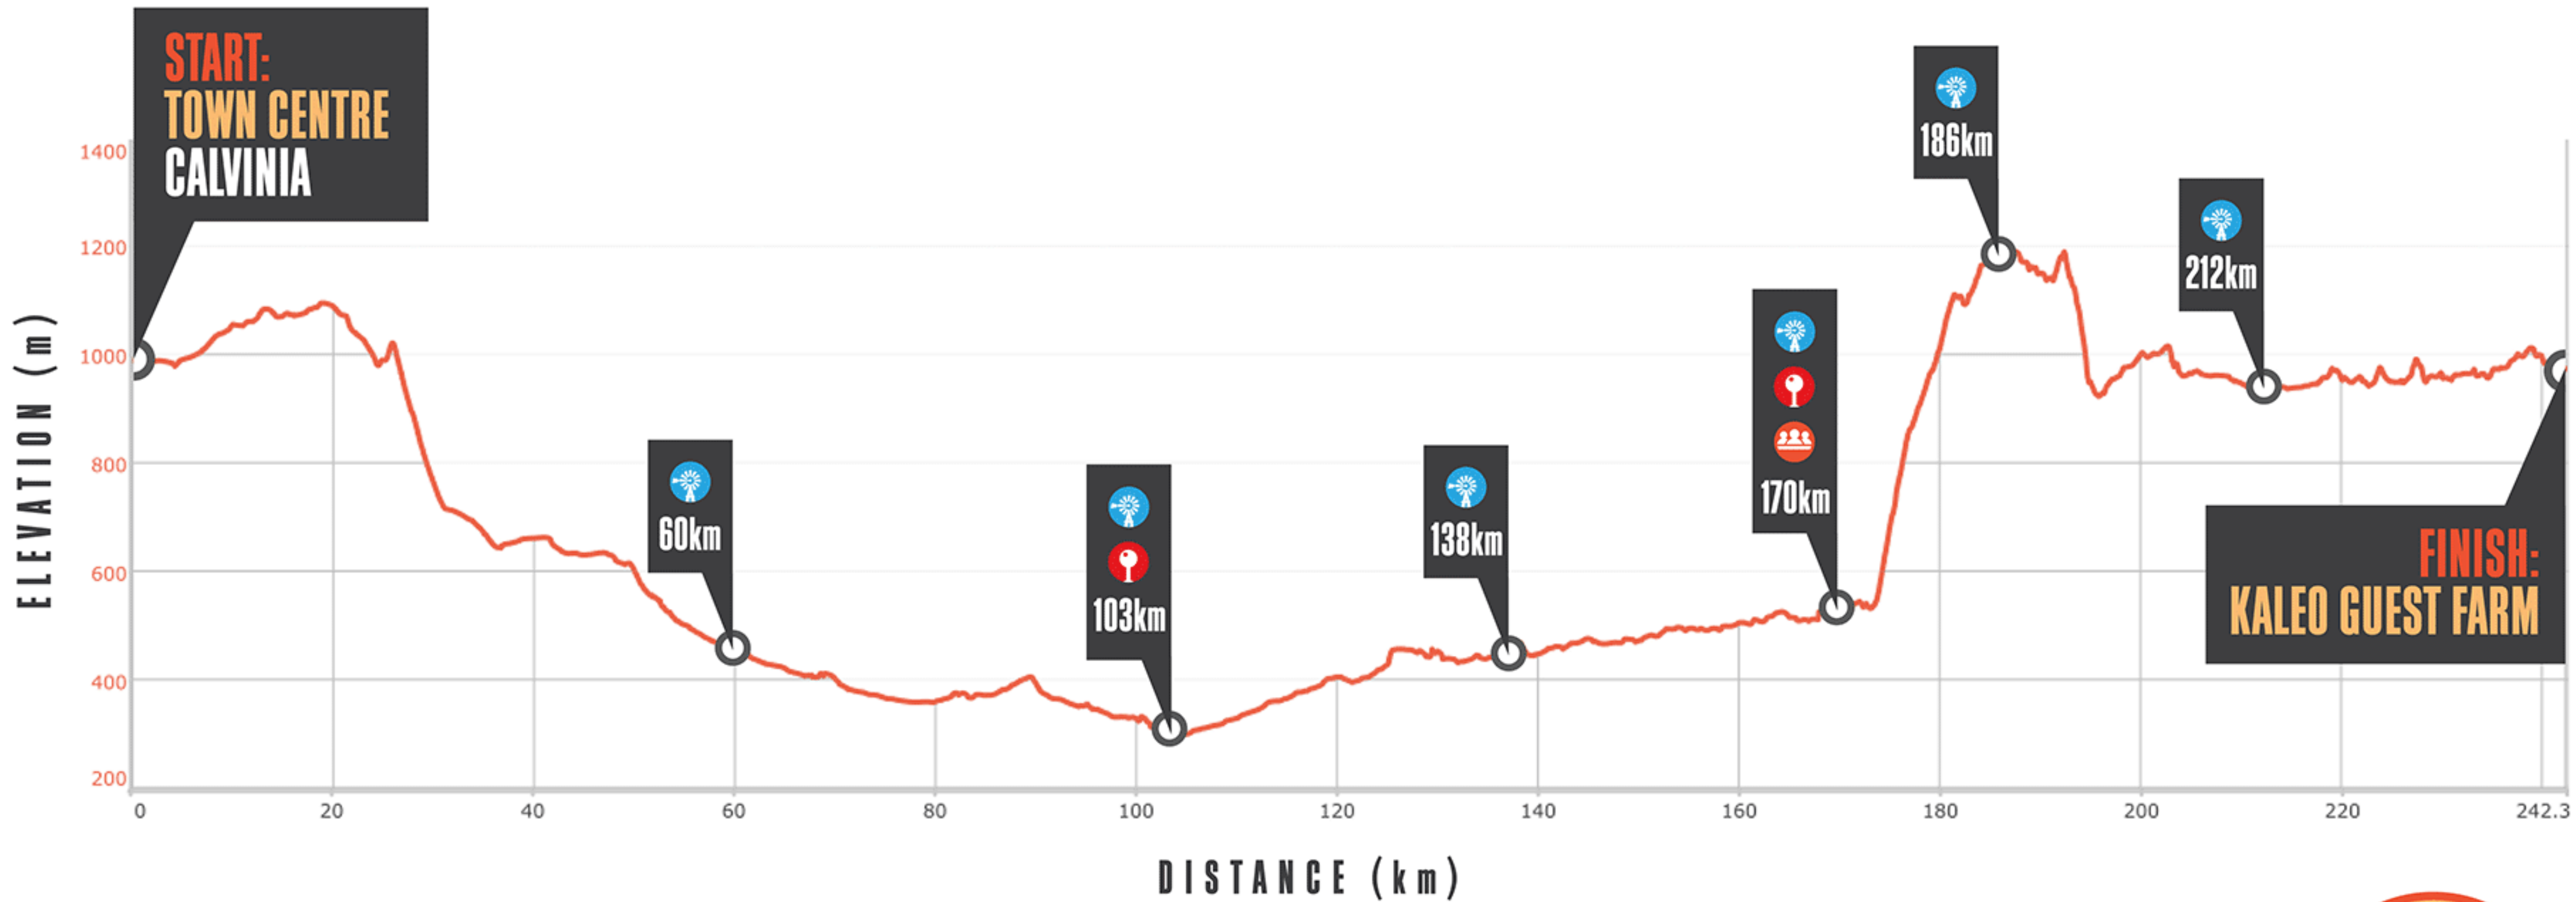

FINISH:
KALEO GUEST FARM

START:
TOWN CENTRE
CALVINIA

WATERPOINT 6 212km

WATERPOINT 5 186km

WATERPOINT 4 **CHECKPOINT 2** **SPECTATOR POINT** 170km

WATERPOINT 3 138km

WATERPOINT 2 **CHECKPOINT 1** 103km

WATERPOINT 1 60km

242km | 1850m VERTICAL ASCENT

WATERPOINT **CHECKPOINT** **SPECTATOR POINT**

242km | 1850m VERTICAL ASCENT

WATERPOINT

CHECKPOINT

SPECTATOR POINT